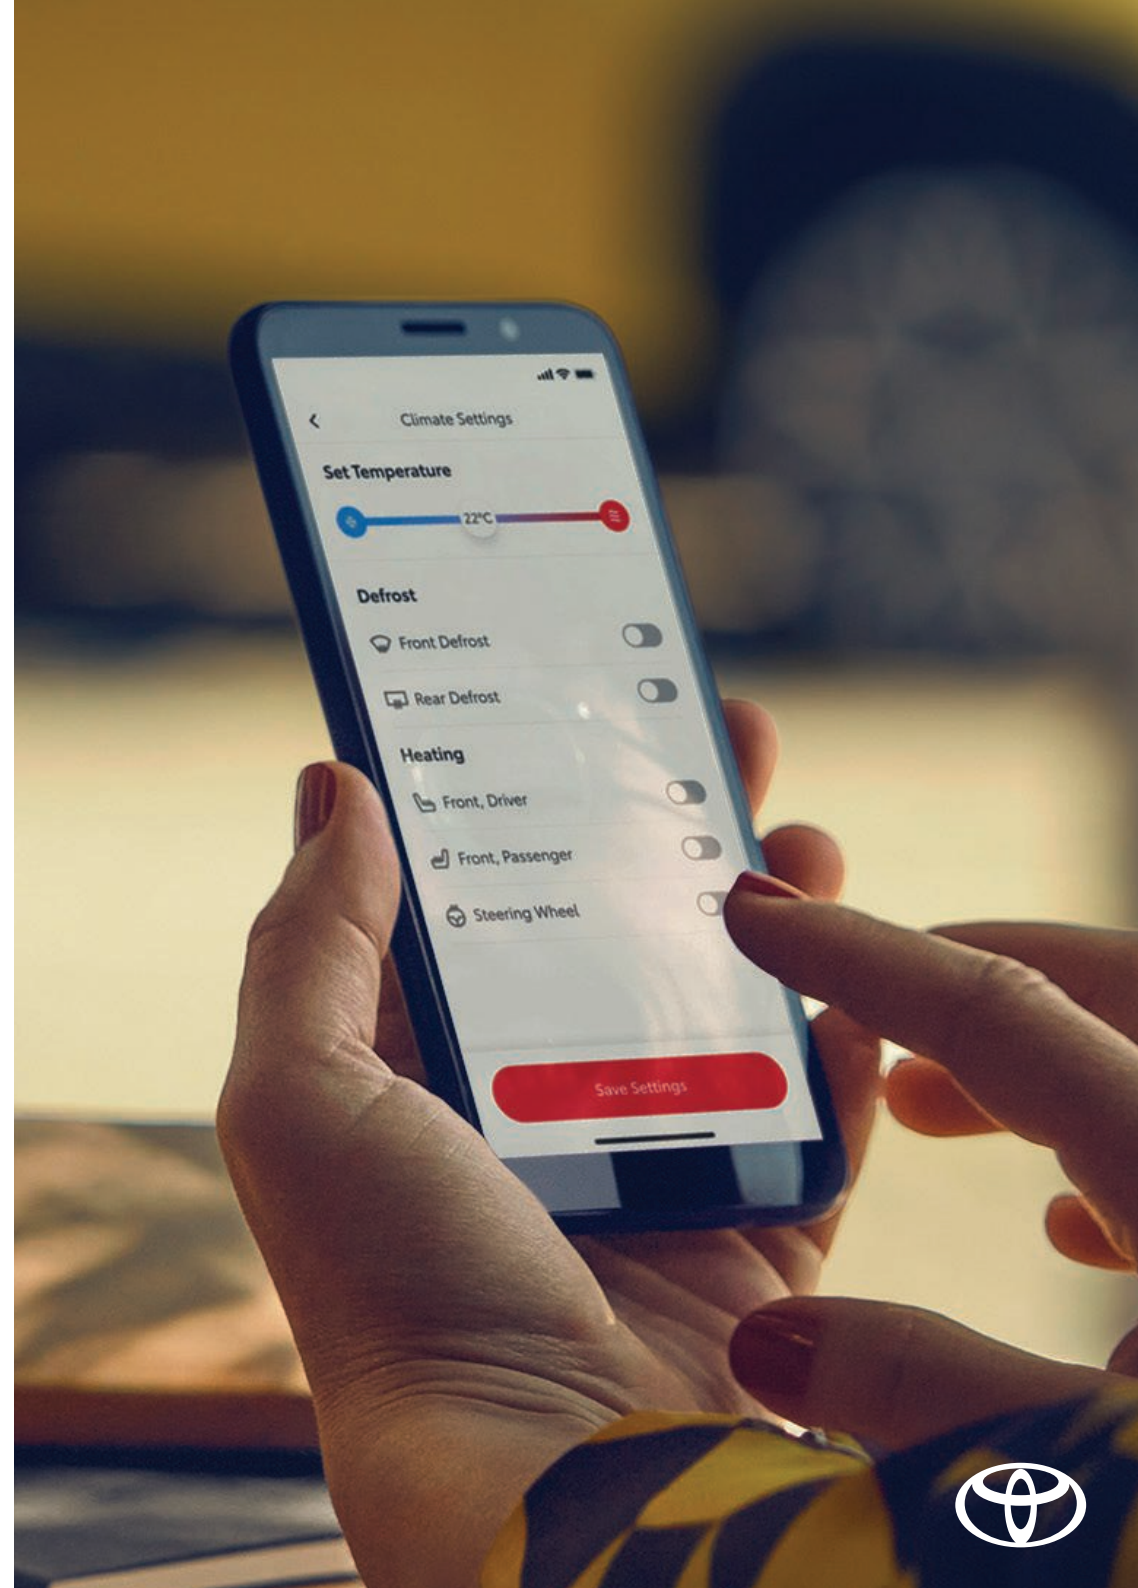

GR SUPRA

GR SUPRA

FOR THE FEELING

The legend is back. Take everything you know and love about the original Toyota GR Supra - and make it even more thrilling.

An exhilarating drive especially for the motoring purists. The new Toyota GR Supra truly delivers a drive to remember.

Scan the QR code to learn more about the GR Supra.

ALL IMAGES CONTAINED IN THIS DOCUMENT ARE FOR ILLUSTRATIVE PURPOSES ONLY.
LOCAL SPECIFICATION MAY VARY.

GR SUPRA

ALWAYS ON THE GO, ALWAYS CONNECTED

The intelligent cockpit keeps everything in sync between your car and smartphone. Designed to make driving easier, the My Toyota App on your smartphone opens up a world of connectivity.

Depending on the model, check your car's battery level, schedule charging and view trip data. Schedule remote A/C to cool and heat your vehicle before driving.

Scan the QR code to learn more about the My Toyota App.